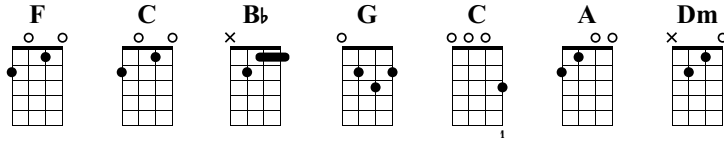

We Wish You A Merry Christmas

C Tuning

- ① = A ③ = C
- ② = E ④ = G

uke.

Ukulele tablature for 'We Wish You A Merry Christmas' in C tuning, 3/4 time signature. The piece consists of 17 measures. Chord changes are indicated above the staff: F (measures 1-2), B \flat (measures 3-4), G (measures 5-6), C (measures 7-8), Dm (measures 9-10), B \flat (measures 11-12), C (measures 13-14), F (measures 15-16), and F (measure 17). The tablature shows fingerings for each note on the four strings (T, A, B, C).